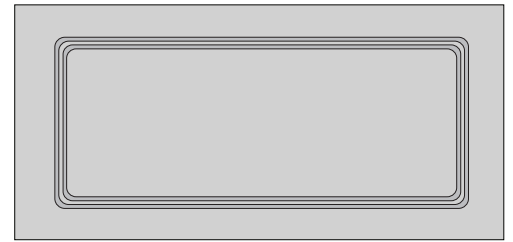

## description

frameworks™ acoustical coffers feature triple-step interior edge to enhance illusion of depth; while the mineral fiber frames add sound absorption. frameworks™ open cell coffers maximize versatility as they can be paired with virtually any color insert panels to create monolithic or contrasting effects. For a luminous ceiling, acrylic lenses may be used as an insert panel. Combined with matching border panels, frameworks™ systems allow infinite designer ceiling possibilities.

coloroptions™  
custom colors available

Square Coffer + Insert

Circle Coffer + Insert

F22 + Insert

## product features

- Standard size 2' x 2'
- Reveal edge detail
- Installs on 9/16" or 15/16" tee-bar grid systems
- Cuts easily with utility knife
- **NRC .55**
- Recycled content 68%

F22 + conceptZ™  
P6 Traditional