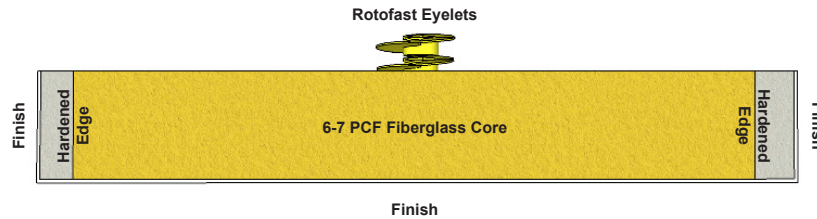

## OPEN PLENUM CEILINGS

### technical details

- highly acoustical (NRC 0.95 - 1.10)
- custom size and shapes up to 48" x 120"
- **rotofast** fasteners, tee-bar grid by others
- fabric, white texture, painted acoustical scrim
- square edges, hardened
- meet **Class A** rating per ASTM E84

Edge Detail